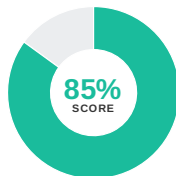

Claimed No
NAP Consistent No