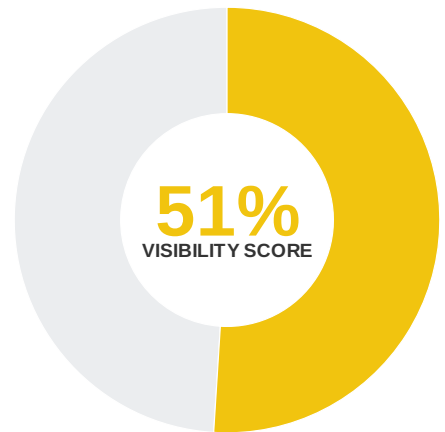

Baseline Report - Where You Were

This report was generated on: January 22, 2015

Overview

Your Baseline Report includes a visibility score that displays the average of your initial Local page and Directory scores. Your Local Page Score was determined by your average visibility and optimization in Google+ Local, Yahoo Local, and Bing Places. Your Directory Score was determined by dividing the number of directories in which you were found by the number checked.

Attraction Website Design

2630 Crossgates Drive Wilmington, DE 19808
(302) 633-1482
<http://www.attractweb.com/>

Local Pages

Each Local Page Score is determined by how optimized your listing is. We check against several parameters that influence your overall optimization such as the consistency of your name, address, and telephone number as well as keywords, business description, and more!

Claimed Yes
NAP Consistent Yes

Claimed No
NAP Consistent No

Listing Present Yes
NAP Consistent No

Keywords 4
Photos 2
Website URL Present Yes
Hours of Operation Yes

Non-Essential Scores: (Do Not Affect Score)
Reviews 5

Keywords 3
Photos Present No
Website URL Present Yes
Hours of Operation Yes

Non-Essential Scores: (Do Not Affect Score)
Reviews 0

Description Present Yes
Photos Present Yes
Website URL Present Yes

Not yet listed ✕