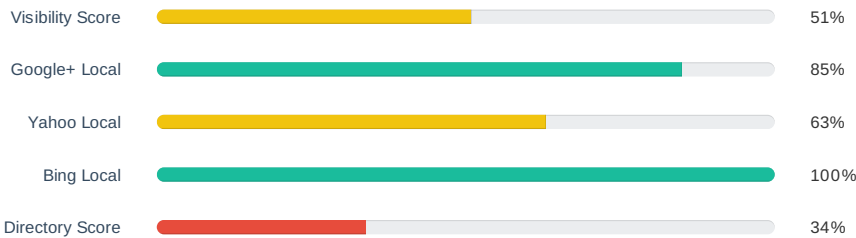

Baseline Report - Where You Were

This report was generated on: January 22, 2015

Overview

Your Baseline Report includes a visibility score that displays the average of your initial Local page and Directory scores. Your Local Page Score was determined by your average visibility and optimization in Google+ Local, Yahoo Local, and Bing Places. Your Directory Score was determined by dividing the number of directories in which you were found by the number checked.

Attraction Website Design

2630 Crossgates Drive Wilmington, DE 19808
(302) 633-1482
<http://www.attractweb.com/>

Local Pages

Each Local Page Score is determined by how optimized your listing is. We check against several parameters that influence your overall optimization such as the consistency of your name, address, and telephone number as well as keywords, business description, and more!

Claimed Yes
NAP Consistent Yes

Claimed No
NAP Consistent No

Listing Present Yes
NAP Consistent No

Keywords 4
Photos 2
Website URL Present Yes
Hours of Operation Yes

Non-Essential Scores: (Do Not Affect Score)
Reviews 5

Keywords 3
Photos Present No
Website URL Present Yes
Hours of Operation Yes

Non-Essential Scores: (Do Not Affect Score)
Reviews 0

Description Present Yes
Photos Present Yes
Website URL Present Yes

Not yet listed ✕